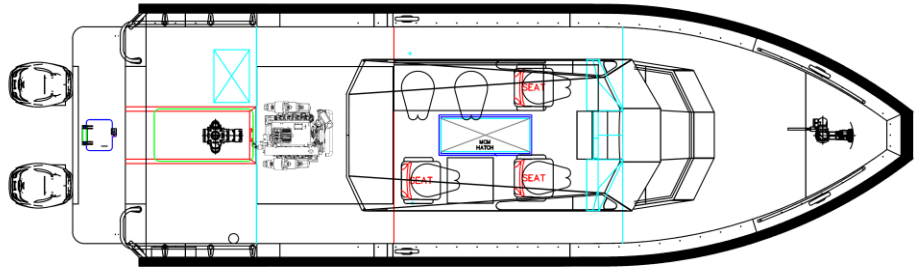

Available in sizes from 7M through 12M, every boat comes with MetalCraft's standard 10 year hull warranty.

MetalCraft Marine

www.metalcraftmarine.com

SPECIFICATIONS

Length overall	12.2M (36'-3")
Beam overall	3.4M (11'-4")
Speed	45-55 Knots
Fuel Capacity	950L (250USG)
Engines	2x 350-400 HP
Pump	up to 1750 GPM

FEATURES

- Cabin with medical patient berth
- Hinged chart table
- High cargo capacity
- Standing height 6' 10" interior cabin and 5'11" Cuddy.
- Large work decks bow and stern
- Structure to ISO 12215 category B or C
- Stability to ISO 12217 category B or C
- Hybrid D shaped foam air collar - 500mm (20")
- Rapid trailer launch and recovery system
- Generator compartment with exhaust port
- Emergency re-boarding area at both sides of aft deck