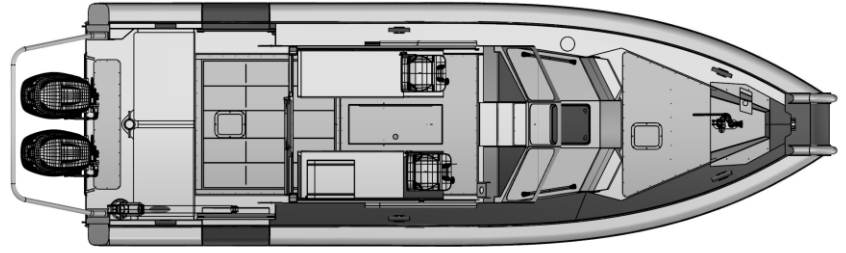

## **SPECIFICATIONS**

Length overall	9.4M (30'8")
Beam overall	2.3M (9'10")
Speed	45-55 Knots
Fuel Capacity	950L (250USG)
Engines	2x 300-400 HP